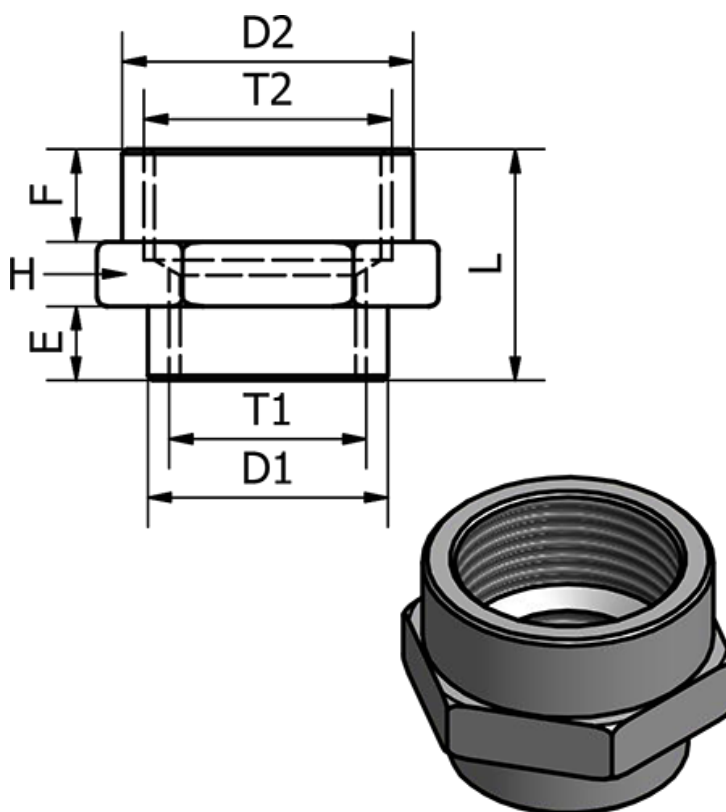

Data Sheet

Article number: 5891125TR34
Description: Sleeve 1125TR - 34
G3/4"

Measures

B = 10
D = 31.5
H = 32
L = 29.0
T = 3/4"
T2 = -